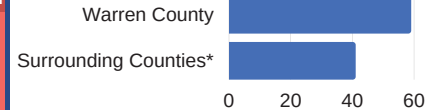

Parent Education

73%

of individuals enrolled
in classes completed
the course.

Adoption Resource Program

13%

of Kentucky adoptive
families from 2019-20
were recruited by FEC.

Geographical Impact

*Data includes: Allen, Barren, Butler, Hart, Logan, Monroe, Muhlenburg, Ohio & Simpson counties.

Wee Care Child Care Center

70%

qualified for
services based
on income.

28%

experienced family
crisis or domestic
violence.

11%

were in foster
care due to
abuse or neglect.

52%