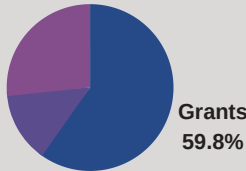

Family Enrichment Center
1133 Adams Street
Bowling Green, KY 42101

Partnerships

Coalition to Prevent Child Abuse

Funding Sources

Fees Collected
26.6%

Fundraiser Events*
13.6%

*Down 39% from 2019 due to COVID-19.